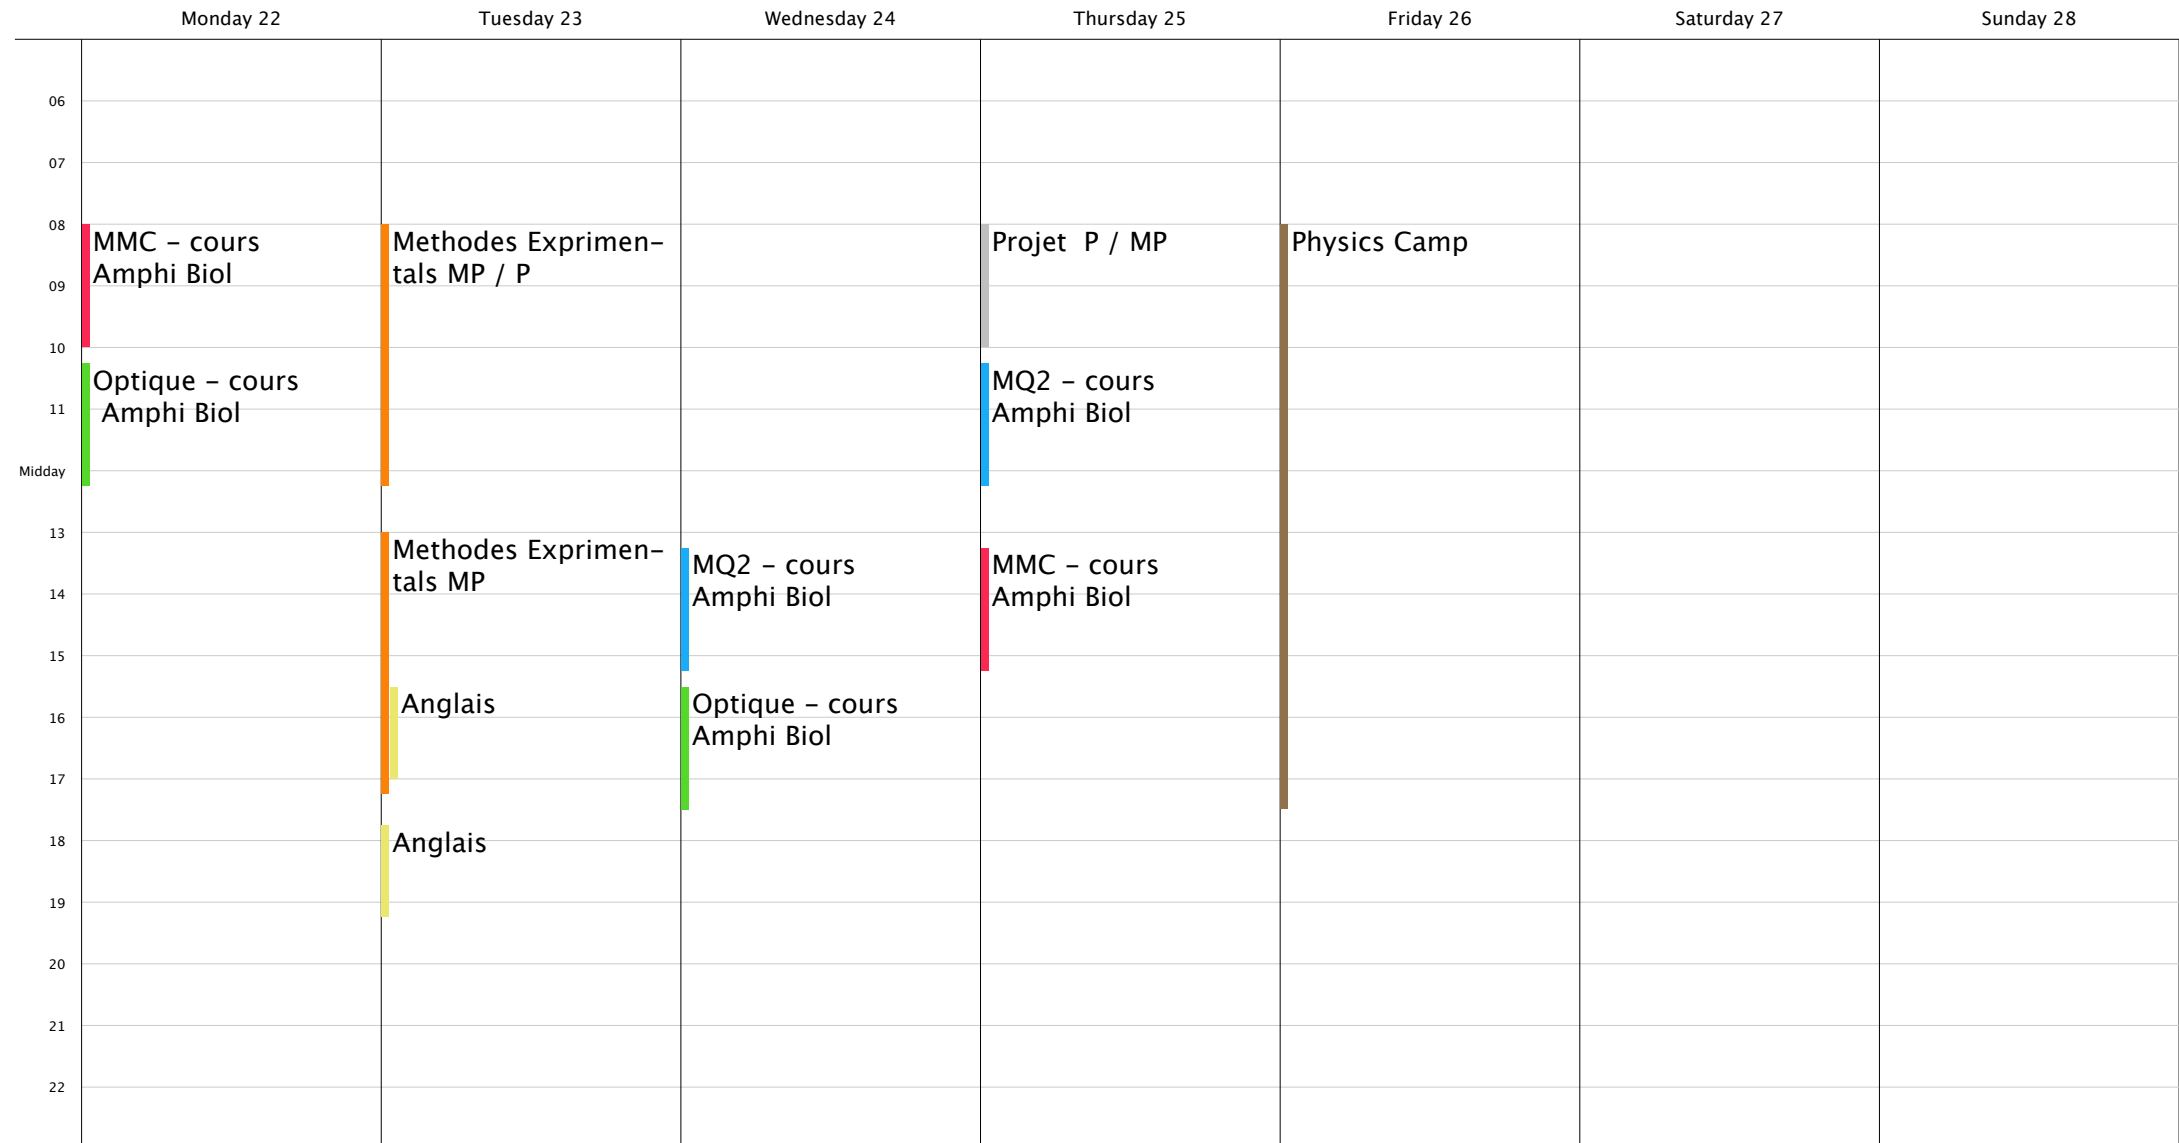

	Monday 15	Tuesday 16	Wednesday 17	Thursday 18	Friday 19	Saturday 20	Sunday 21
06							
07							
08							
09							
10							
11							
Midday							
13							
14							
15							
16							
17							
18							
19							
20							
21							
22							

Réunion de rentrée –  
S6  
Amphi Biol

MQ2 – cours  
Amphi Biol

Optique – cours  
Amphi Biol

# 29 January to 4 February, 2024

January 2024							February 2024						
M	T	W	T	F	S	S	M	T	W	T	F	S	S
1	2	3	4	5	6	7				1	2	3	4
8	9	10	11	12	13	14	5	6	7	8	9	10	11
15	16	17	18	19	20	21	12	13	14	15	16	17	18
22	23	24	25	26	27	28	19	20	21	22	23	24	25
29	30	31					26	27	28	29			